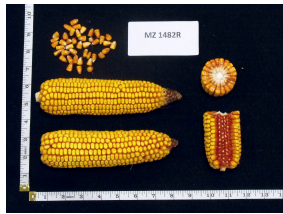

**Trait:**

Roundup  
Ready® Corn 2

**CHU:** 2250      **RM:** 74

**Product Features:**

- Early flowering
- Strong stalks and roots
- Large, wide leaves
- Rapid spring vigour

**Agronomy Notes:**

Rapid spring vigour transforms into early flowering plants with exceptional stalk strength. Ears are 16-20 rows around with deep kernels. Ears are held on a short shank and have shorter husk cover. Position in zone as a grain hybrid at moderate to higher populations. Strong dual purpose option. As a silage option it provides large robust plants with exceptional starch content and availability. Position as a dual purpose option in and north of its maturity zone.

**Disease Ratings**

Disease ratings are based on the severity of infection (9 = Excellent  
1= Poor)

Anthracnose:	7
Goss's Wilt:	5
NCLB:	6

**Product Characteristics**

Emergence:	Excellent
Early Vigour:	9
Final Population:	33-36
Flowering:	Early-Medium
Anther Colour:	Purple
Glume Colour:	Green (red strips)
Silk Colour:	Green (purpling)
GDD (50% Pollen):	1125
Plant Height:	Medium
Ear Height:	Low-Medium
Leaf Angle:	Semi-Flat
Plant Health:	8
Stalk Strength:	9
Root Strength:	9
Stay Green:	9
Harvest Appearance:	8
Drydown:	9

**Ear Characteristics**

Ear Type:	Semi-Determinate
Kernel Rows:	16-20
Test Weight:	7
Cob Colour:	Pink
Husk Cover:	Adequate-Short
Shank Length:	Medium-Short
Harvest Position:	Hanging

Performance Data: 1 = Very Poor, 9 = Excellent